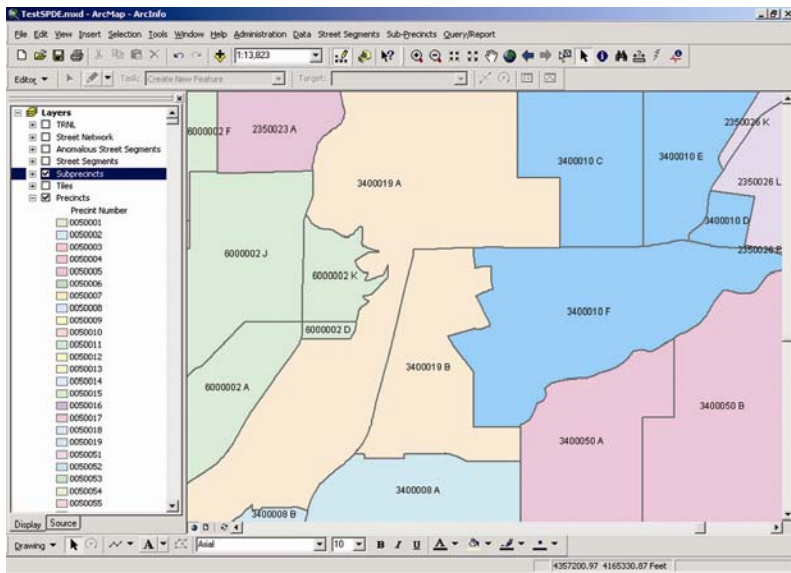

Precincting and Redistricting Geographic Information System (PRGIS)

Registrar-Recorder and Election Systems offices are constantly processing and providing accurate and timely information for a multitude of elections each year. The management of District, Precinct, and Voter-related data is an ongoing activity that can involve many staff-hours and time-consuming manual efforts. The volumes of changes needed to support an average election under critical deadlines can present challenges to both staff and management alike. The accuracy and timelines of the data are critical factors in the overall success of providing election and redistricting support.

The bd Systems Advantage

bd Systems, Inc. has developed technology tools to facilitate and manage precincting and redistricting work flow, data integration, and data processing in a user friendly, graphical interface. The Precincting and Redistricting Geographic Information System (PRGIS) has already helped meet the challenges of ensuring that accurate information is ready and available when it's needed. PRGIS is a map-based tool that provides the capability to edit and validate District and Precinct geography using a full-featured map display with a point-and-click user interface. This data can then be shared with an existing Voter and Election Information System. PRGIS streamlines data processing, so efforts can be better spent more directly addressing primary business functions.